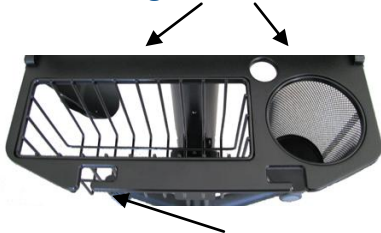

DURABLE

Constructed primarily from aluminum stock, this is one tough workstation that won't let you down on the job. A limited lifetime warranty is provided on all manufactured components.

ERGONOMIC

Weighing in at a sleek 40 lbs., pushing this workstation around all day won't qualify as a workout at your local gym. In addition, if you need to rest your feet the CoMotion I is easily height adjusted from a standing height to a comfortable sitting height.

COMOTION I

DURABLE, ERGONOMIC, ECONOMICAL, CONFIGURABLE

Alternate base with three inch casters

*Optional Retractable
Cord reel*

*Optional integrated
storage | wire
management baskets*

Integrated Cord Wrap

Upgrade Caster

Technical Specifications

- **Height:**
Keyboard Down Position: 30 inches
Keyboard Up Position: 46 inches
- **Worksurface: 18" x 24"**
- **Footprint: 23 inches**
- **All-In-One or LCD VESA Compliant Mounting Bracket**
- **100% aluminum powder coat construction**
- **Limited Lifetime Warranty on manufactured parts**